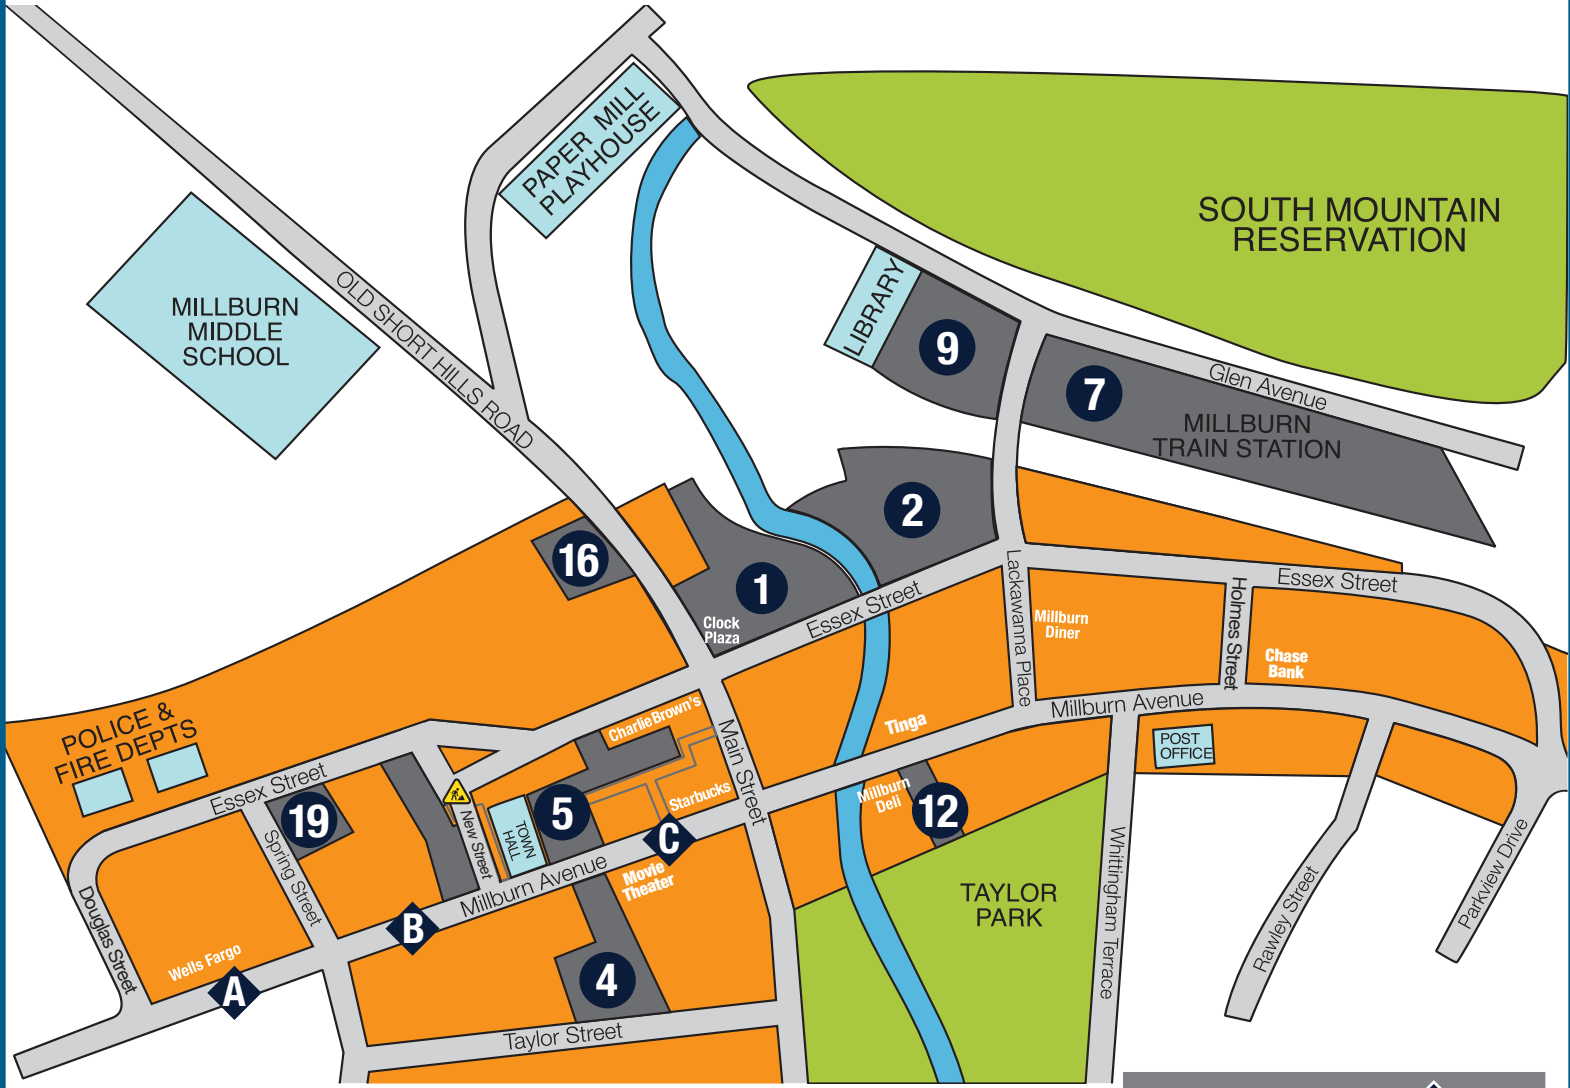

DOWNTOWN MILLBURN PARKING MAP & INFORMATION

Millburn Ave Pay-By-Plate Zones

Zone A: Douglas St. to Spring St.
 Zone B: Spring St. to New St.
 Zone C: New St. to Main St.

Pay-By-Plate Parking Lots

P1 & P2 (deck level 1): 2 hr parking
 P4 & P5: 3 hour parking
 P9: \$10 flat fee all-day parking*
 *Resident Permit required

Business Permit Parking

P1, P2, P4, P16, P19

24 Hour Permit Parking

P2 (1st level of deck)
 P7, P16, P19

Commuter Permit Parking

P2 (deck levels 2 & 3)
 P7 & P9

1	A
Numbered symbols indicate municipal parking lots	Lettered symbols indicate on-street parking zones

FREE PARKING:

All Lots: after 6pm daily and all day Sunday. Commuter Lots: Saturday & Sunday

NO PARKING IN ANY LOT 2:30AM – 5:30AM WITHOUT PERMIT

4 P'S OF PAY-BY-PLATE PARKING IN MILLBURN

- PARK:** Select a spot in a pay-by-plate designated parking lot or zone.
- PLATE:** Remember your license plate number.
- PAY:** Visit the nearest paystation, or pay via the mPay2Park mobile app.
- PLAY:** Shop, Dine, Stroll and Enjoy!